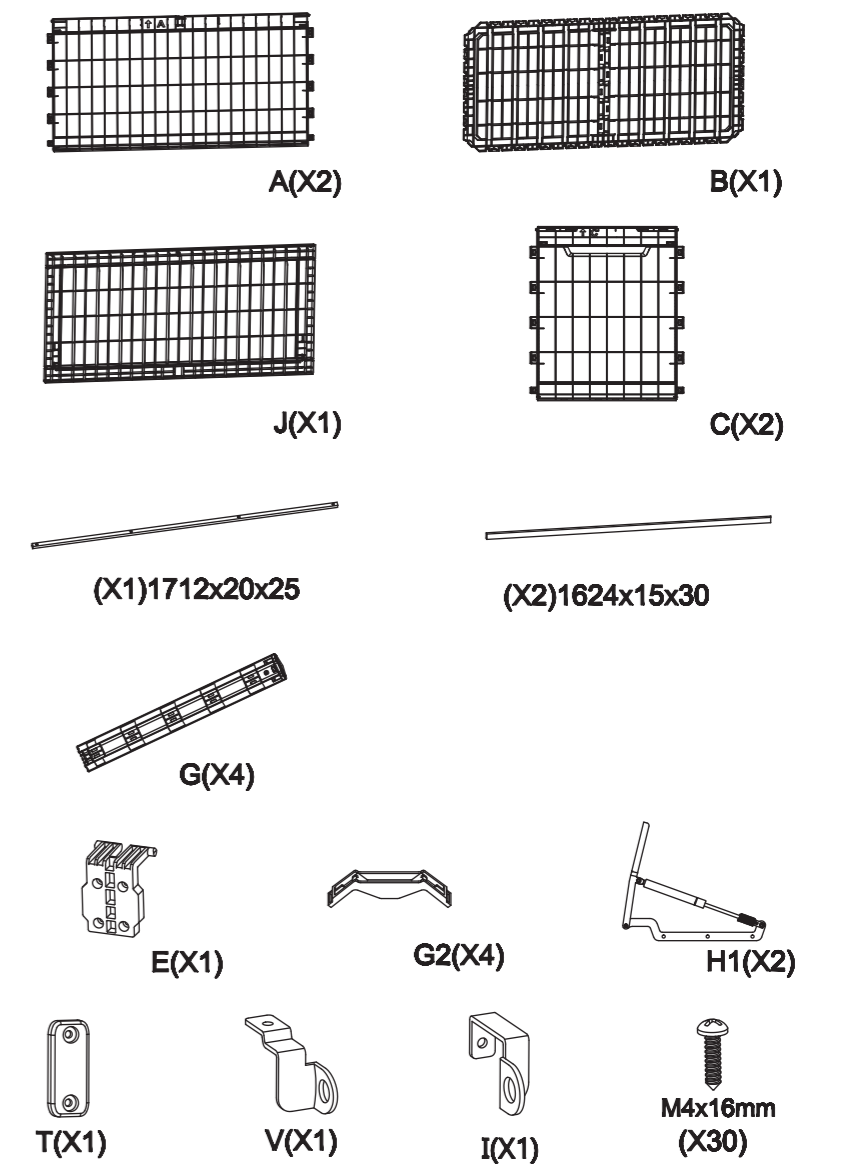

148 × 210mm

ASSEMBLE INSTRUCTIONS

178A

IMPORTANT

Once installed, the product cannot be detached. Strictly follow each step in the installation manual.

- Gather and organize all required parts prior to assembly. If you have any problems or discover any missing parts, please contact customer service.
- Some parts may contain sharp edges. Wear protective gloves if necessary during assembly.

CARE & SAFETY

- Assemble on a flat, clean and soft surface.
- In case of fire, do not attempt to extinguish any burning polypropylene with water.
- Wear safety-goggles and always follow the manufacturer's instructions when using power tools.
- During installation, please refer to the accessories guide to ensure that they are installed in the correct directions.
- Do not stand on the lid.

PARTS LIST

1

2

3

4

5

6

7