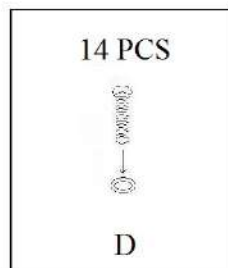

## ASSEMBLY INSTRUCTION - ARMCHAIR

1. Please reverse part A
2. Place two pieces of part B on part A. Don't screw the nails tightly.
3. Place two pieces part C on part A and part B. Don't screw the nails tightly.
4. Use the screwdriver to screw all the nails tightly, reverse it.

## ASSEMBLY INSTRUCTION - SOFA

1. Please reverse part A
2. Place two pieces of part B on part A. Don't screw the nails tightly.
3. Place two pieces part C on part A and part B. Don't screw the nails tightly.
4. Use the screwdriver to screw all the nails tightly, reverse it.

## ASSEMBLY INSTRUCTION - TABLE

1. Please reverse part A
2. Place two pieces of part B on part A. Don't screw the nails tightly.
3. Place two pieces part C on part A and part B. Don't screw the nails tightly.
4. Use the screwdriver to screw all the nails tightly, reverse it.