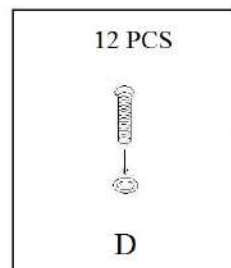

## ASSEMBLY INSTRUCTION - ARMCHAIR

1. Please reverse part A
2. Place two pieces of part B on part A. Don't screw the nails tightly.
3. Place two pieces part C on part A and part B. Don't screw the nails tightly.
4. Use the screwdriver to screw all the nails tightly, reverse it.

## ASSEMBLY INSTRUCTION - SOFA

1. Please reverse part A
2. Place two pieces of part B on part A. Don't screw the nails tightly.
3. Place two pieces part C on part A and part B. Don't screw the nails tightly.
4. Use the screwdriver to screw all the nails tightly, reverse it.

## ASSEMBLY INSTRUCTION - TABLE

1. Please reverse part A
2. Place two pieces of part B on part A. Don't screw the nails tightly.
3. Place two pieces part C on part A and part B. Don't screw the nails tightly.
4. Use the screwdriver to screw all the nails tightly, reverse it.